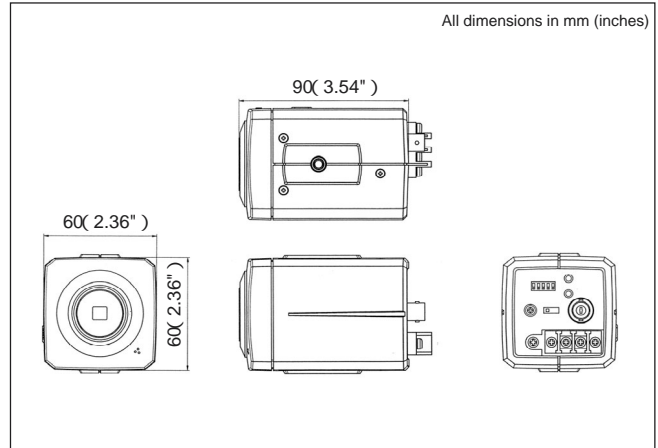

PROFILE

SPECIFICATIONS

Power source	AC24V/DC12V
Pick-up device	1/3" B&W interline transfer EXview HAD CCD
Effective picture element	768 (H) x 494 (V)
TV system	EIA
Sync. system	Line-lock/Internal
Resolution	570 TV lines (H) 350 TV lines (V)
S/N ratio	50dB
Minimum illumination	0.05 lx (F1.2)
AGC switch	Built-in
Backlight compensation	Built-in
AES switch	Built-in
Iris selector	Built-in
Gamma selector	Built-in
Lens mount	CS
Video output	BNC
Lens back adjustment	Built-in
Dimensions	60x60x90mm (2.36x2.36x3.54")
Mass/weight	300g (0.66lbs)